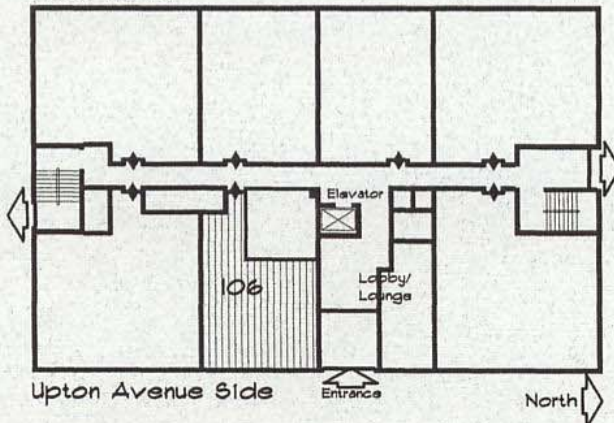

CONDOMINIUMS

4400 Upton Ave. S.
 Unit 108
 Minneapolis, MN 55408
 612-920-0230

One Bedroom
 One Bathroom
 672 Square Ft.

First Floor

Unit: 106