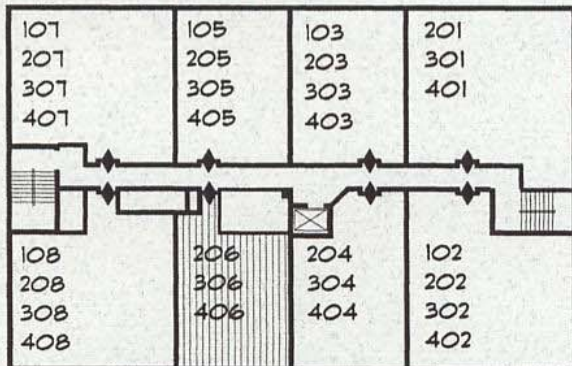

CONDOMINIUMS

4400 Upton Ave. S.  
Unit 108  
Minneapolis, MN 55408  
612-920-0230

One Bedroom  
One Bath  
788 Square Ft.

Note: Unit 204  
is 738 sf

**KEY PLAN:**

Upton Avenue This Side

Units: 206  
306  
406